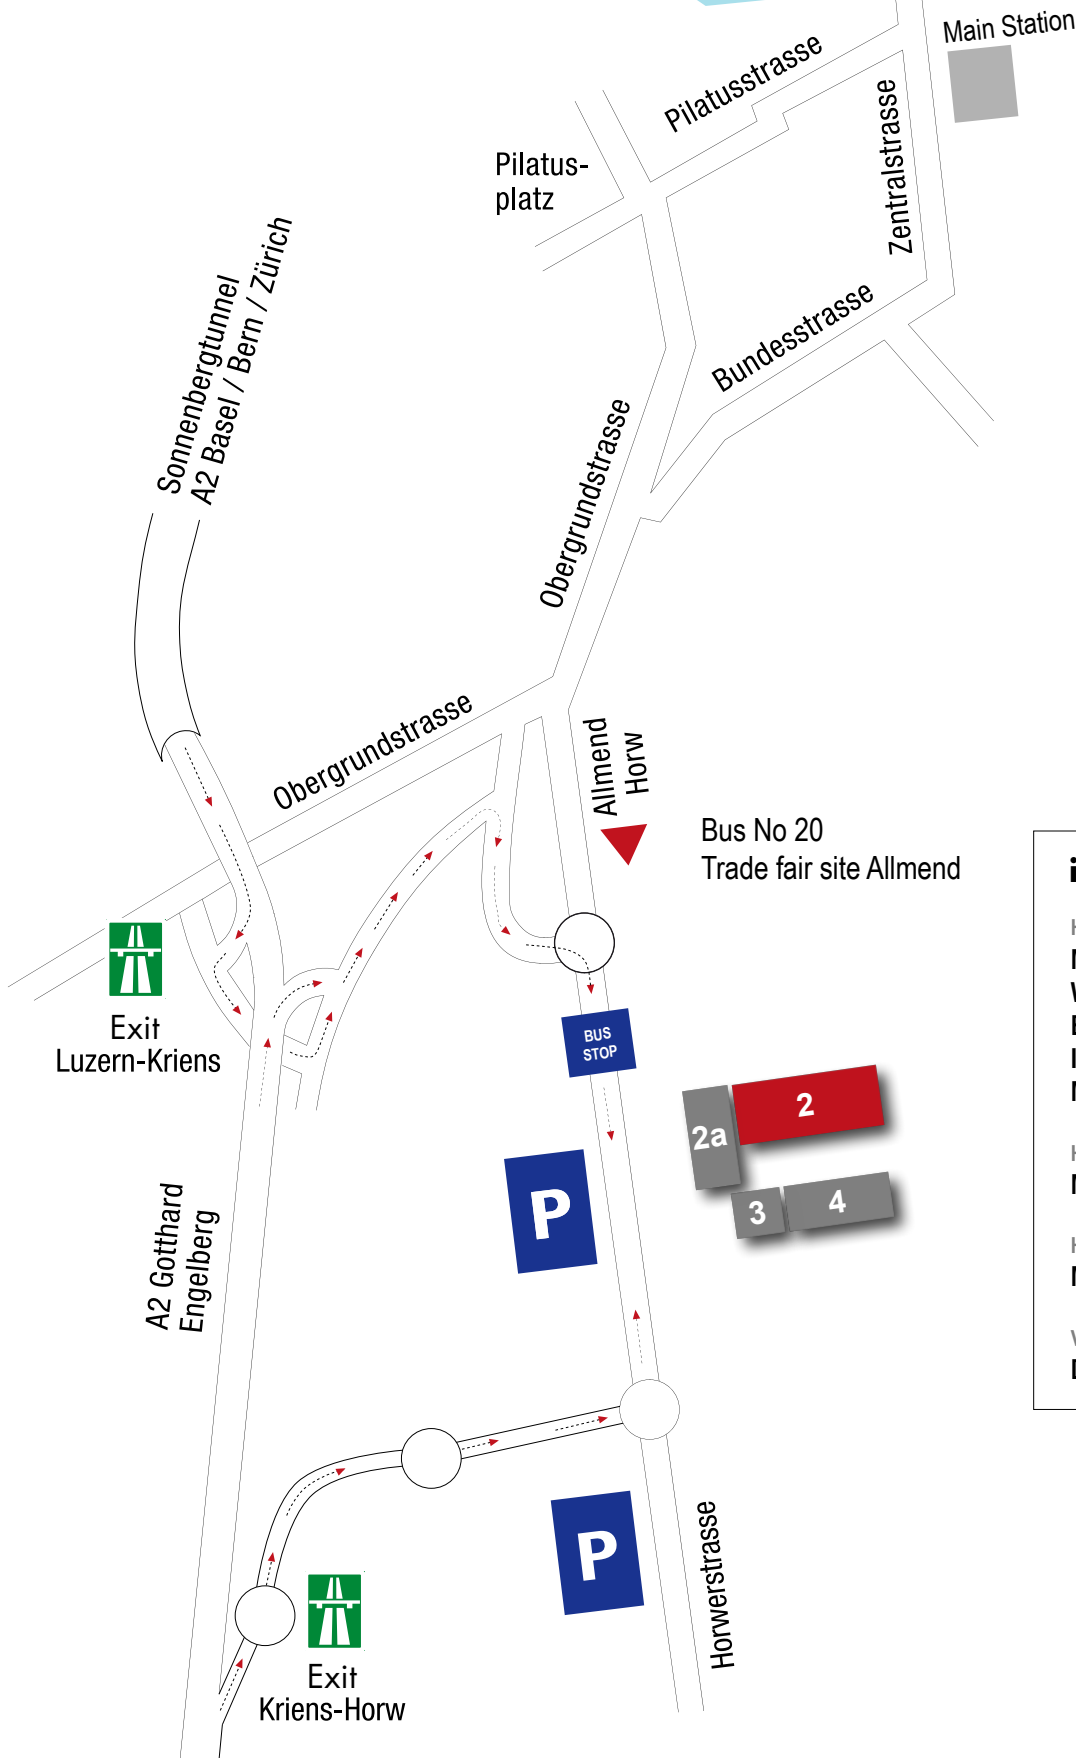

Driving Directions

innovationdays.2011

14 - 17 February, Lucerne, Switzerland

innovationdays.2011

Hall 2

Main Entrance / Registration
Wardrobe / Catering
Exhibition
Information / DOXNET
Meeting rooms

Hall 2a

Meeting room (Rigi)

Hall 3

Meeting room (Club 94)

Verkehrshaus (Conference Center)

DOXNET